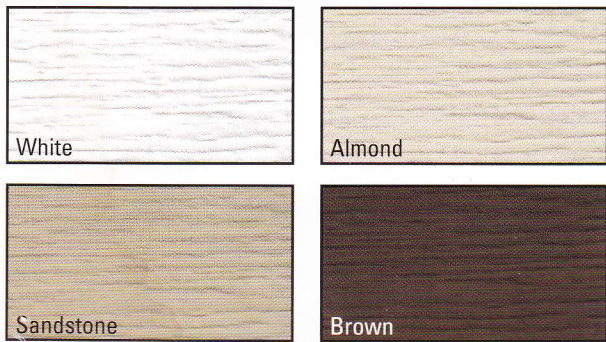

## Features:

- Nominal **24 gauge** hot dipped galvanized steel construction with **hemmed inside return rail**.
- **1.0 mil paint system** includes .25 mil rust inhibiting primer and .75 mil exterior top coat that resists fading and chalking while providing consistent color from panel to panel.
- 19 gauge hot dipped galvanized steel stiles include **rolled safety edge**.
- Stiles attached with rivets to provide superior strength when compared to common sheet metal joining methods.
- Sections include **tongue and groove** meeting rails for superior strength and better sealing against wind, rain and snow.
- **Rigid aluminum retainer** provides added strength while securing replaceable u-shaped bottom weatherstrip.
- **Model 411 and 451** are insulated (R value: 6.85) with CFC Free expanded polystyrene with a high impact plastic back cover.

#306 Sherwood

#305 Williamsburg

#591 Cascade

#393 Cathedral

#397 Stockton

#597 Stockbridge

#320 Waterton

Not all glazing options may be available from all distributors.

## Colors Available: